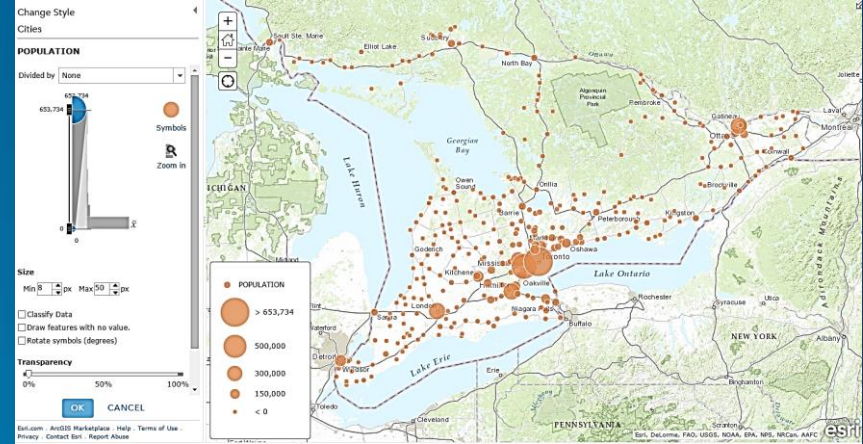

Smart Mapping – Bringing Your Data To Life

Presented to: Esri Canada User Conference - Ottawa

Presented by: Mark Ho - Technical Solutions Specialist

October 6, 2015

Agenda

- **What is Smart Mapping?**
- **How does it work?**
- **Demonstration**

What is Smart Mapping?

- Enabling people to make brilliant maps quickly and with confidence

Workflows analyze your data and suggest the best way to represent it

Smart defaults take the guesswork out of setting up many of the map properties