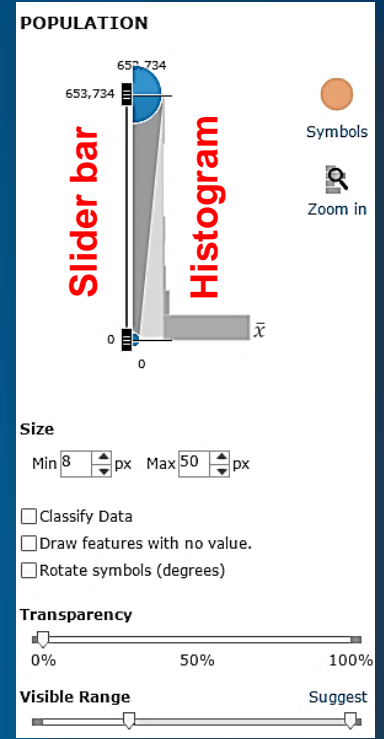

What is Smart Mapping?

- Enabling people to make brilliant maps quickly and with confidence

Workflows analyze your data and suggest the best way to represent it

Smart defaults take the guesswork out of setting up many of the map properties

Mapping made easy!

Change Style

Quickly finds the best ways to represent your data

Enhanced capabilities

Create a heat map

Coordinate style by basemap

Set transparency per feature

Suggests visible range