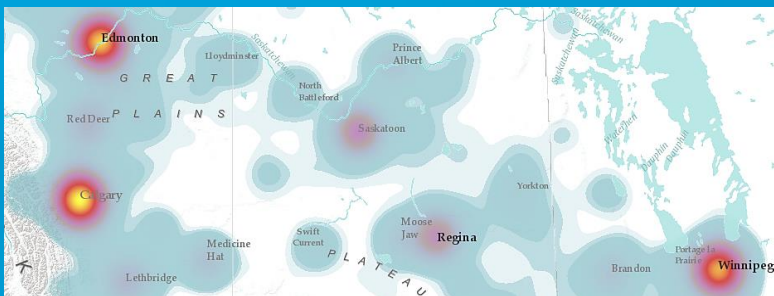

Mapping made easy!

Change Style

Quickly finds the best ways to represent your data

Enhanced capabilities

Create a heat map

Coordinate style by basemap

Set transparency per feature

Suggests visible range

Preview your styling choices on your screen

Better cartography

Classed

Unclassed

Bounded

All values above and below
handles given same color (or size)

Themes

High to
Low